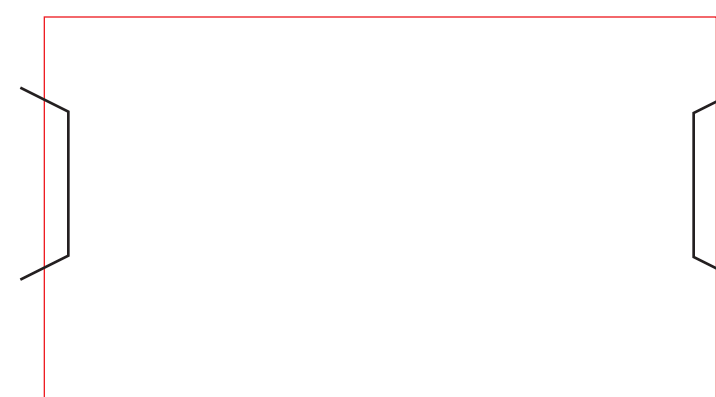

9" x 12" Folder w/two 4" glued pockets & BC slits on both pockets (several choices)

9"

12"

FRONT

4"

7/8"